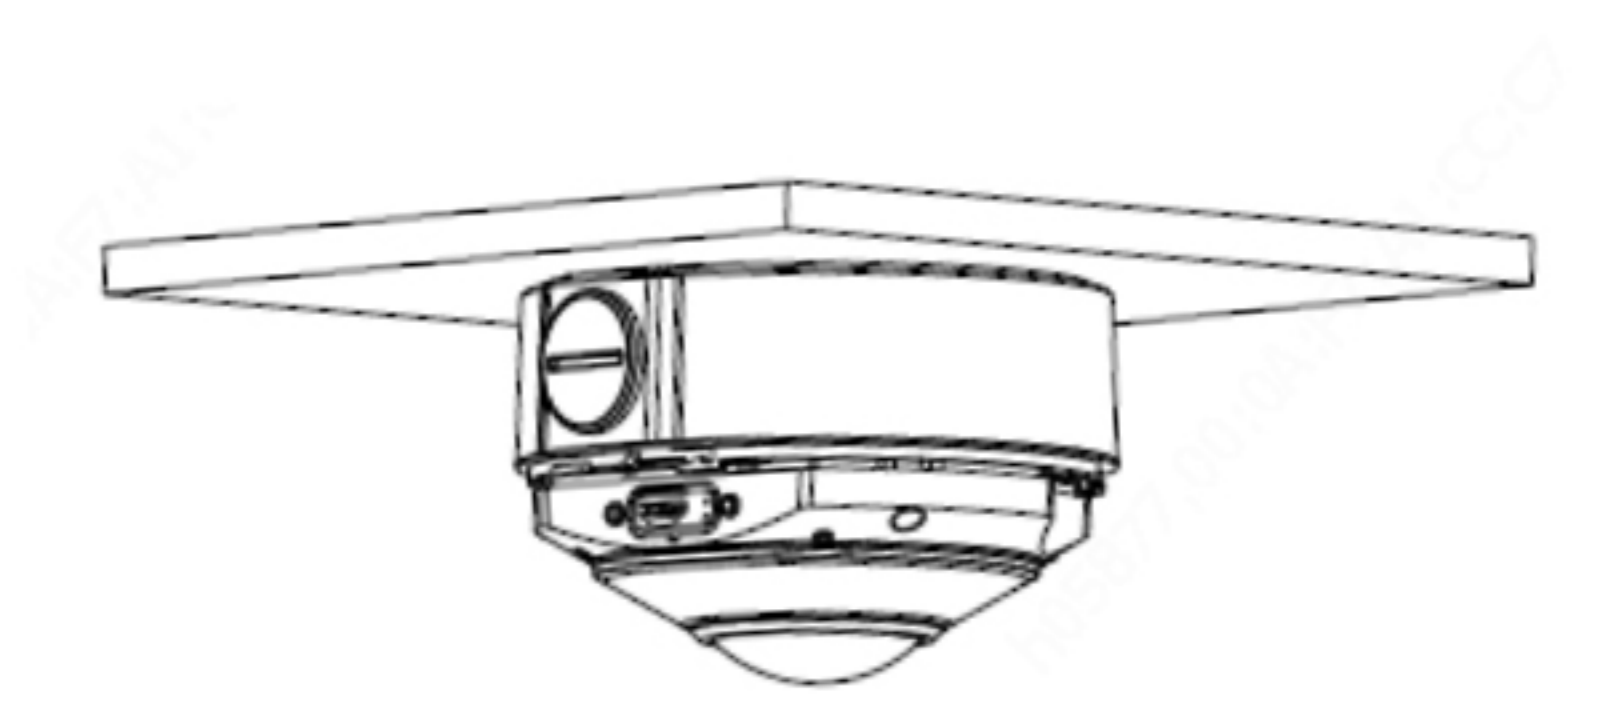

# Fisheye camera mount

# Dome camera Indoor pendent mount

\*Release: 2019Q1

Junction box

IPC323X series	+	TR-JB04-C-IN
PRIME series IPC363X PRIME series IPC361X S/E	+	TR-JB03-H-IN
Mini PTZ PRIME series IPC353X		
IPC361X LB/LE IPC361X SR -F	+	TR-JB03-I-IN
IPC32X series IPC31X series IPC354 series IPC3616 series IPC361X SS/SB series	+	TR-JB03-G-IN
868 fisheye	+	TR-JB04-D-IN
814 fisheye 815 fisheye	+	TR-JB03-H-IN
 IPC373XSE series		