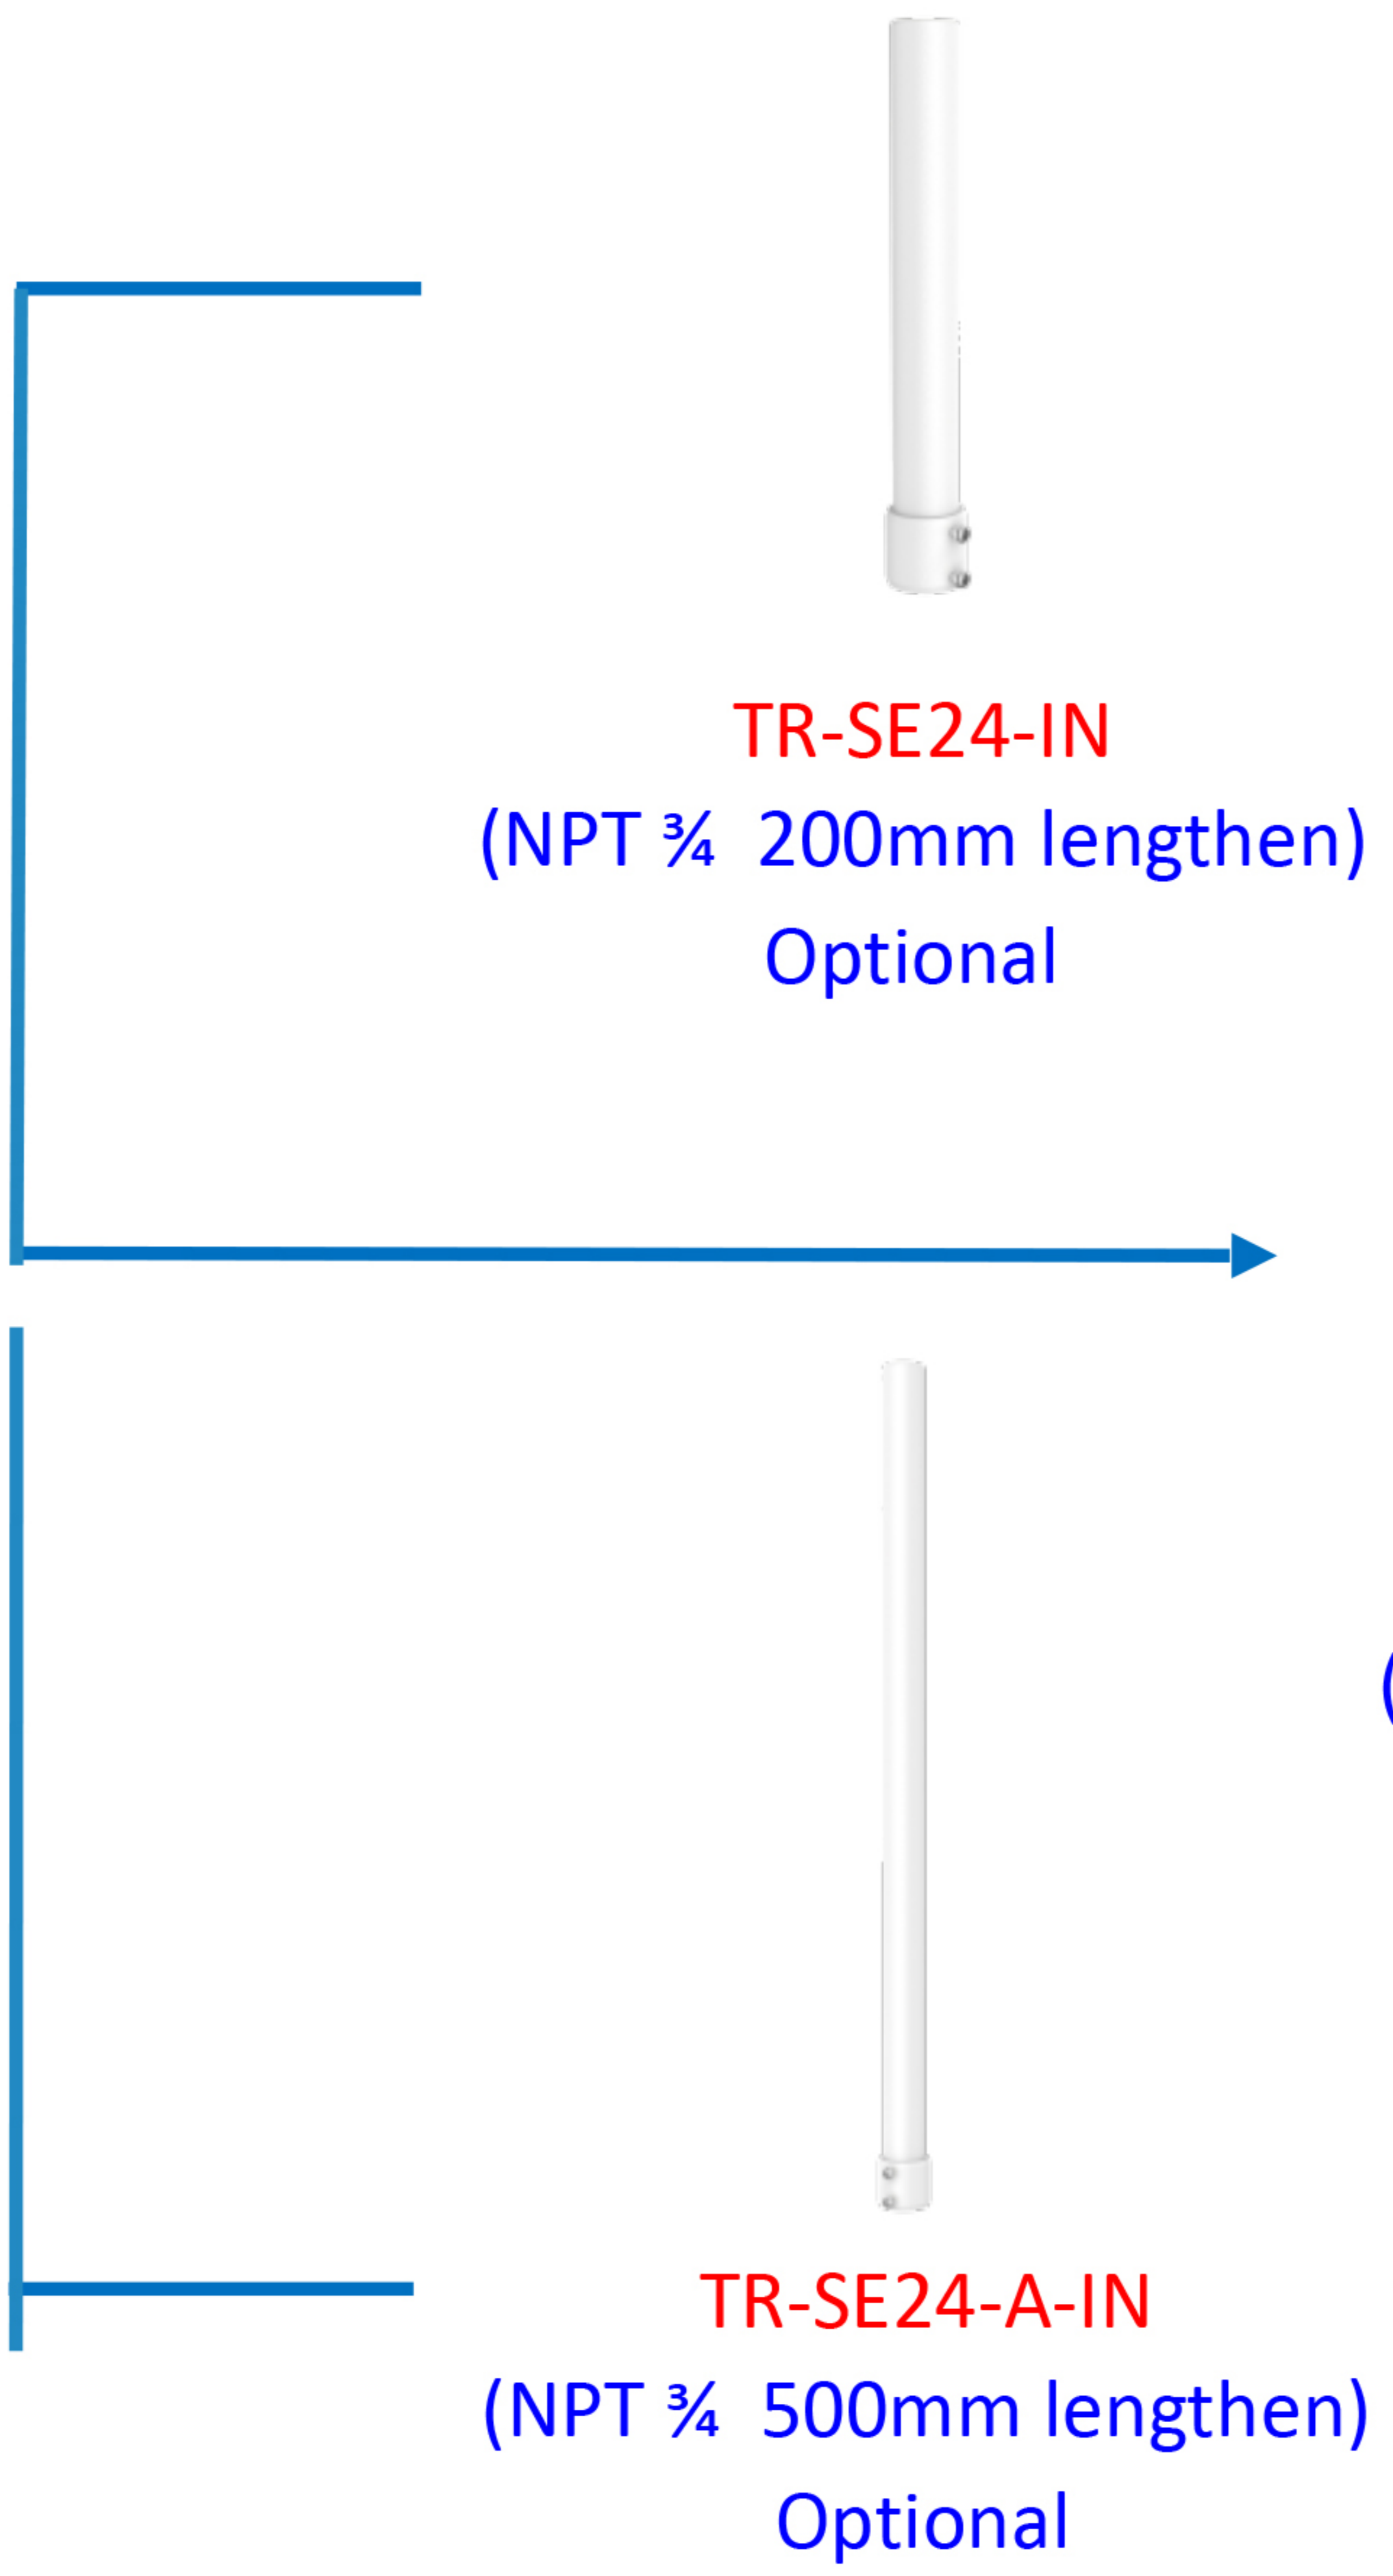

# Fisheye camera mount

# Dome camera Indoor pendent mount

\*Release: 2019Q1

Junction box

IPC323X series	+	TR-JB04-C-IN
PRIME series IPC363X PRIME series IPC361X S/E	+	TR-JB03-H-IN
Mini PTZ PRIME series IPC353X		
IPC361X LB/LE IPC361X SR -F	+	TR-JB03-I-IN
IPC32X series IPC31X series IPC354 series IPC3616 series IPC361X SS/SB series	+	TR-JB03-G-IN
868 fisheye	+	TR-JB04-D-IN
814 fisheye 815 fisheye	+	TR-JB03-H-IN
 IPC373XSE series		